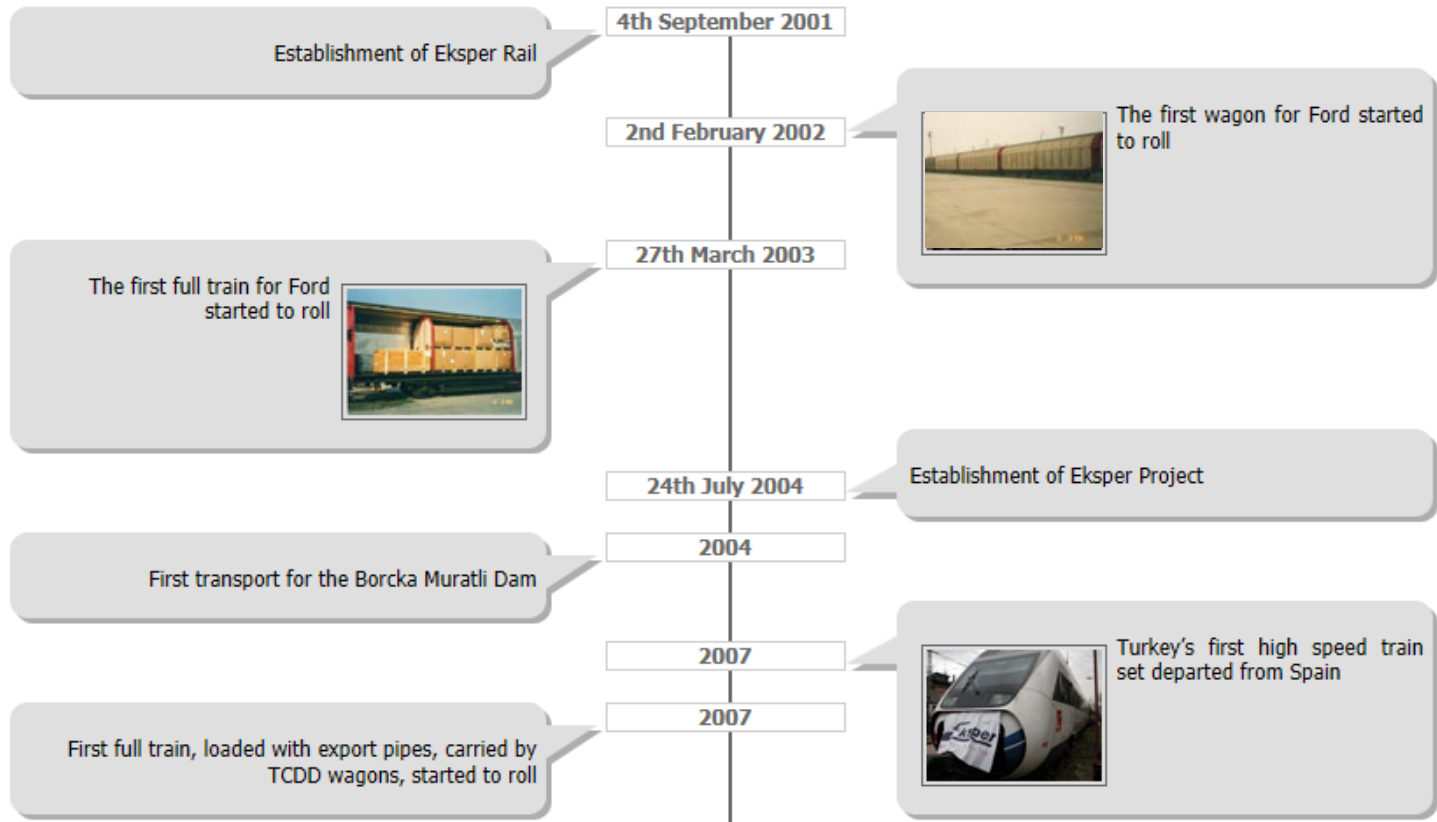

History of Eksper